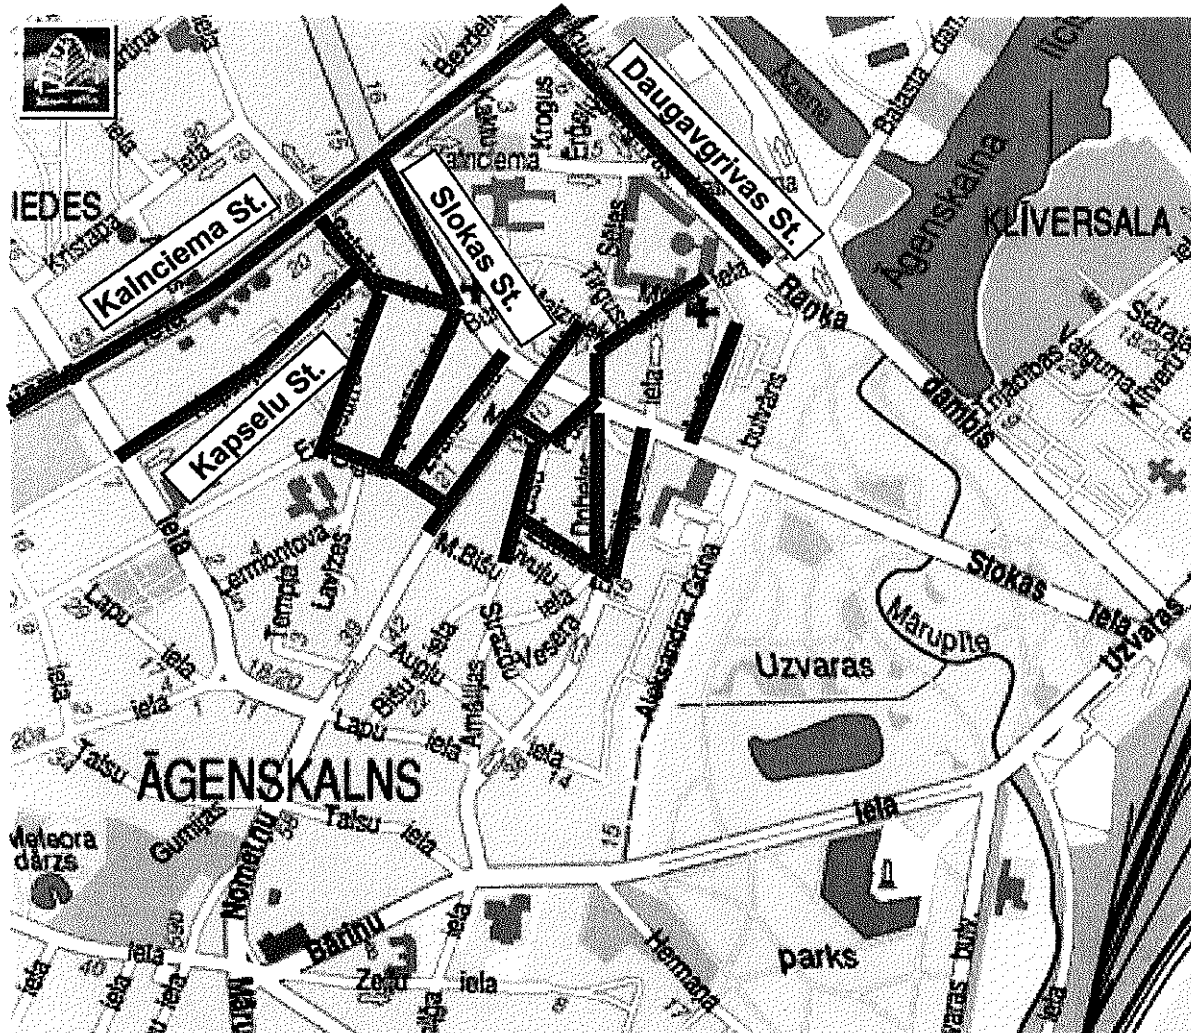

Traffic restrictions for NATO Summit

2

Embassy area

Traffic restrictions for NATO Summit

3

Traffic restrictions for NATO Summit

Embassy area

Traffic restrictions for NATO Summit

Radisson SAS area

5

Traffic restrictions for NATO Summit

6

Lielirbes Street 1

Traffic restrictions for NATO Summit

Lielirbes Street 2

7

Traffic restrictions for NATO Summit

Kalnciema, Slokas Street 1

9

Traffic restrictions for NATO Summit

Kalnciema, Slokas Street 2

10

Traffic restrictions for NATO Summit

Kr.Valdemara Street 1

Elizabetes Street

Traffic restrictions for NATO Summit

Hanzas, Eksporta, Kr. Valdemara Street