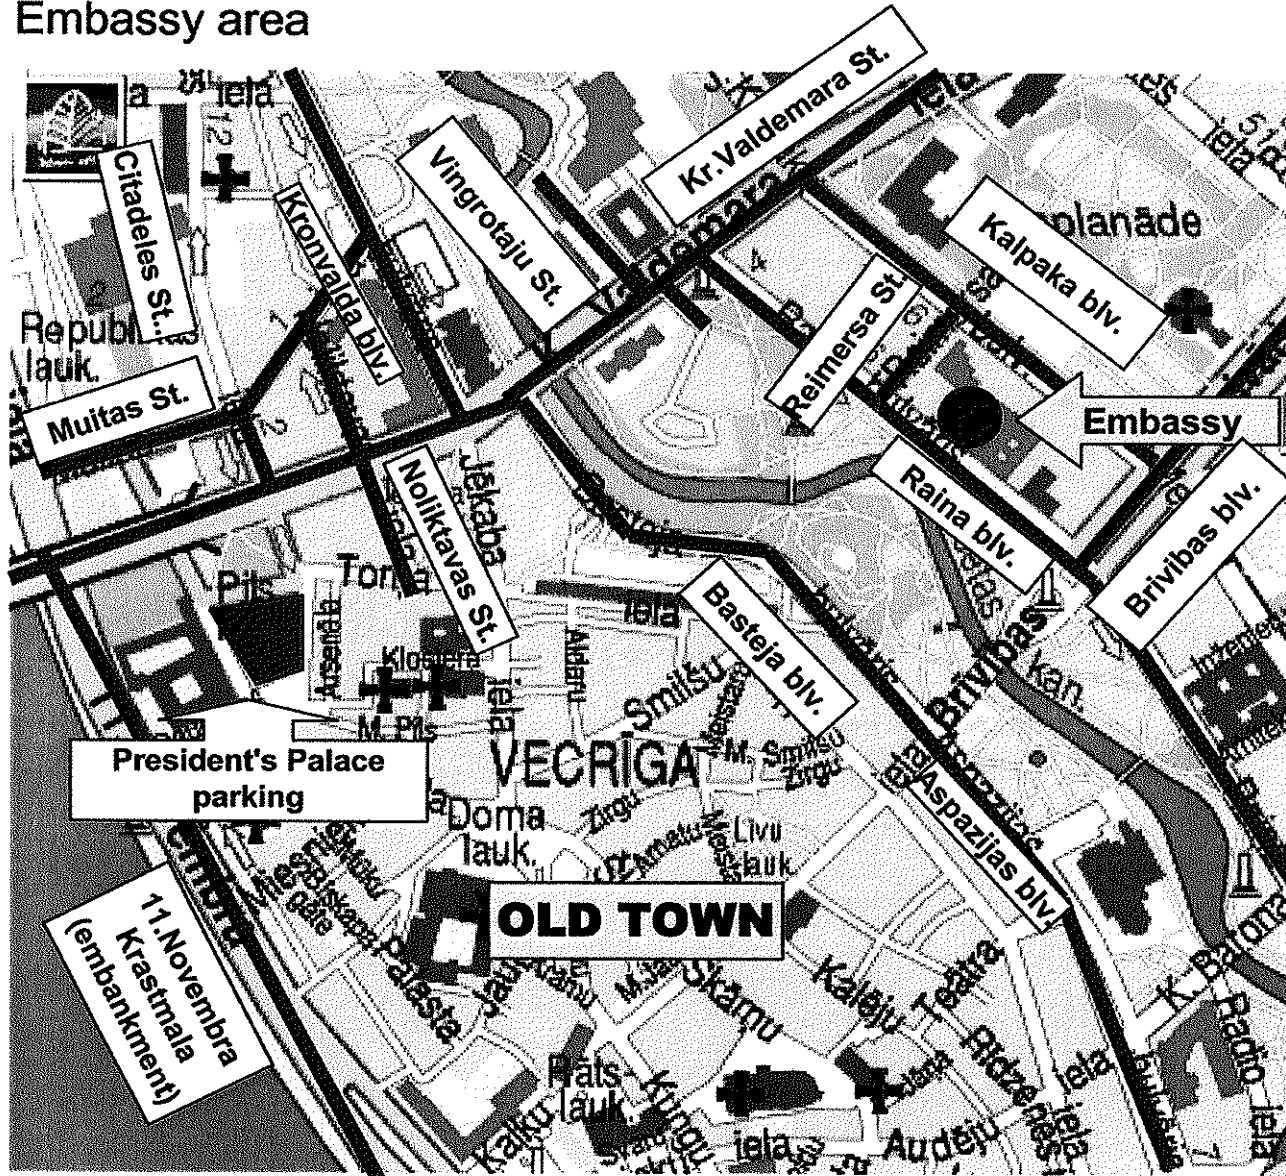

Traffic restrictions for NATO Summit

2

Embassy area

Traffic restrictions for NATO Summit

3

Traffic restrictions for NATO Summit

Embassy area

Traffic restrictions for NATO Summit

Radisson SAS area

5

Traffic restrictions for NATO Summit

6

Lielirbes Street 1

Traffic restrictions for NATO Summit

Lielirbes Street 2

7

Traffic restrictions for NATO Summit

Kalnciema, Slokas Street 1

9

Traffic restrictions for NATO Summit

Kalnciema, Slokas Street 2

10

Traffic restrictions for NATO Summit

Kr.Valdemara Street 1

Elizabetes Street

Traffic restrictions for NATO Summit

Hanzas, Eksporta, Kr. Valdemara Street