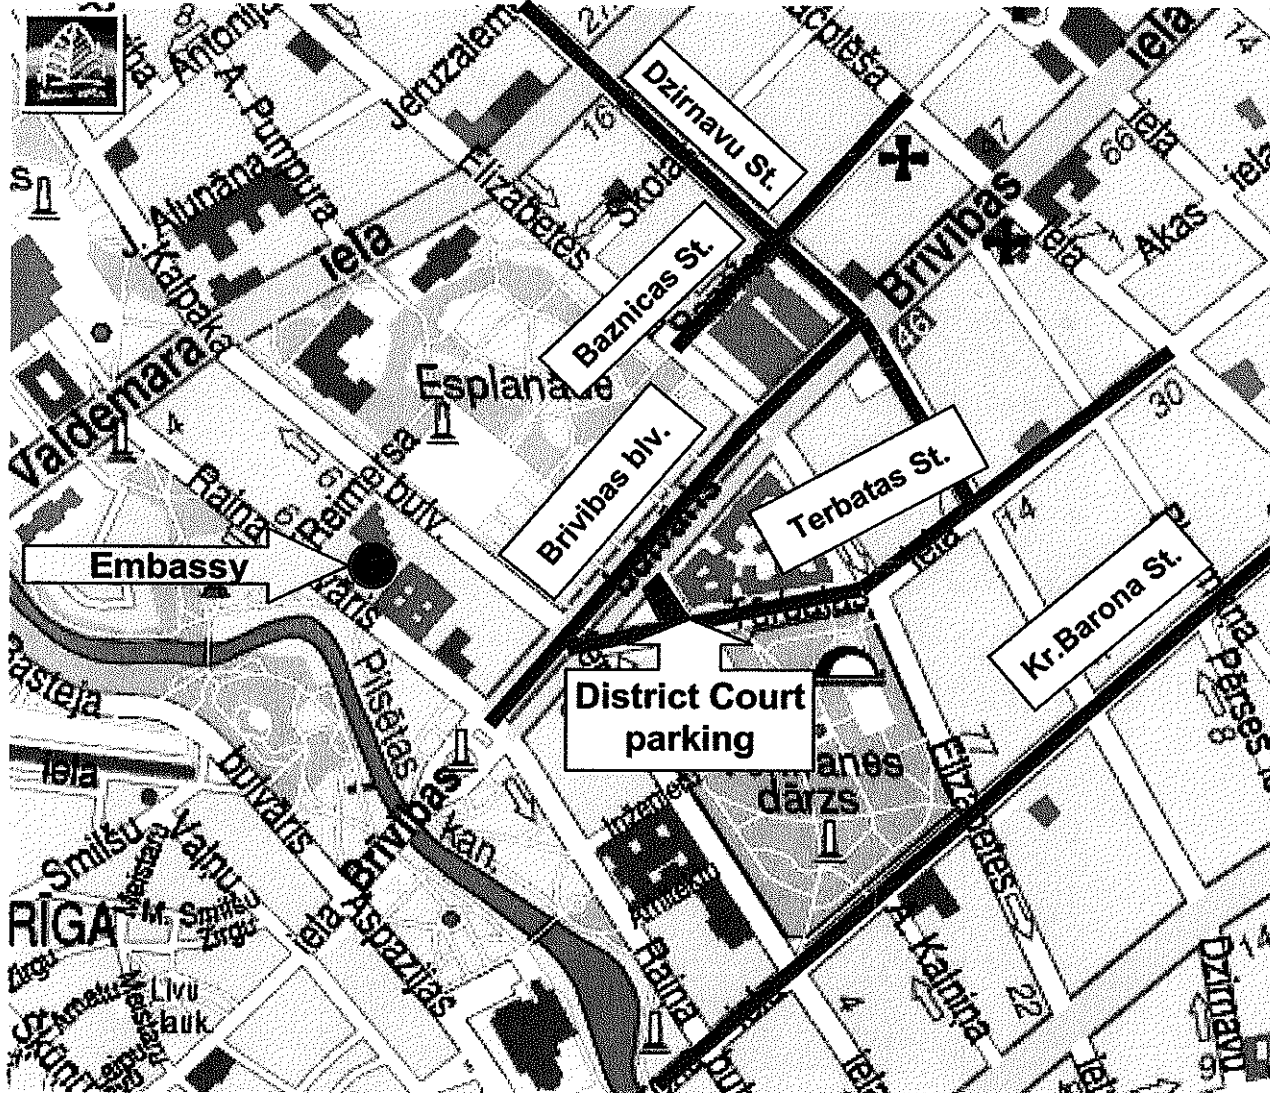

Traffic restrictions for NATO Summit

2

Embassy area

Traffic restrictions for NATO Summit

3

Traffic restrictions for NATO Summit

Embassy area

Traffic restrictions for NATO Summit

Radisson SAS area

5

Traffic restrictions for NATO Summit

6

Lielirbes Street 1

Traffic restrictions for NATO Summit

Lielirbes Street 2

7

Traffic restrictions for NATO Summit

Kalnciema, Slokas Street 1

9

Traffic restrictions for NATO Summit

Kalnciema, Slokas Street 2

10

Traffic restrictions for NATO Summit

Kr.Valdemara Street 1

Elizabetes Street

Traffic restrictions for NATO Summit

Hanzas, Eksporta, Kr. Valdemara Street